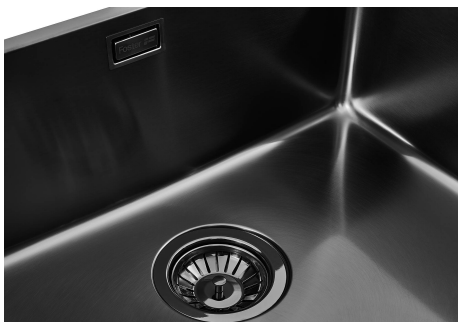

Intaglio per il troppo-pieno
Recess for housing the over-flow

- Built-in cut out for FTS – Foratura per installazione FTS

GALLERY