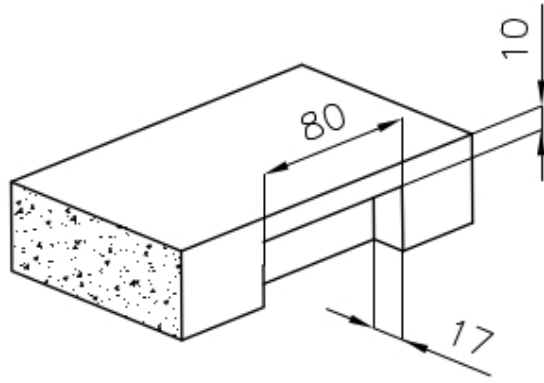

Built-in hole [View technical data sheet](#)

Drainer No

Width 44 cm

Bowl dimension 400x400mm

Number of bowls 1 bowl

Waste fitting 3,5" drain

FEATURES

Gun Metal The Gun Metal finish is obtained by treating steel with a physical process called PVD (Physical Vacuum Deposition) which deposits particles of noble metals on the surface. The result is a unique and refined aesthetic effect, and an improvement of the mechanical properties of the steel which is more resistant to impact and scratches.

High thickness 1mm thick steel. A significant thickness, which guarantees the maximum sturdiness and durability.

Basket 3,5" waste fitting The drain is equipped with a large 3.5" drain, with the practical basket cap that prevents the discharge of solid parts.

Perimetral overflow The overflow is always a security on the Foster sinks that prevents the overflow of water in case of oversights. The perimeter drain solution improves aesthetics thanks to its square and essential shape.

Small radius Bowls with squared shapes with a modern design and an increased capacity, for a minimal aesthetics connected with an extreme practicality.

TECHNICAL DATA

Intaglio per il troppo-pieno
Recess for housing the over-flow