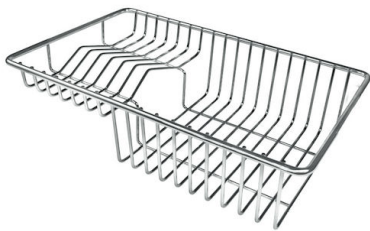

Built-in hole [View technical data sheet](#)

Drainer No

Width 44 cm

Bowl dimension 400x400mm

Number of bowls 1 bowl

Waste fitting 3,5" drain

FEATURES

Gun Metal The Gun Metal finish is obtained by treating steel with a physical process called PVD (Physical Vacuum Deposition) which deposits particles of noble metals on the surface. The result is a unique and refined aesthetic effect, and an improvement of the mechanical properties of the steel which is more resistant to impact and scratches.

Small radius Bowls with squared shapes with a modern design and an increased capacity, for a minimal aesthetics connected with an extreme practicality.

TECHNICAL DATA

Intaglio per il troppo-pieno
Recess for housing the over-flow

- Built-in cut out for FTS – Foratura per installazione FTS

GALLERY

OPTIONAL ACCESSORIES

Cestello inox
8612 000

Glass chopping board
8631 300

HPDE Chopping board
8657 001

HPDE Twin chopping board
8644 101

Stainless steel colander
8154 000

Stainless steel plate rack
8100 154

Stainless steel plate rack
8100 303

Stainless steel plate rack
8100 201

White bowl
8153 100

* only in combination with the accessory
8644 101

Graters kit with ring-holder and food collection tray