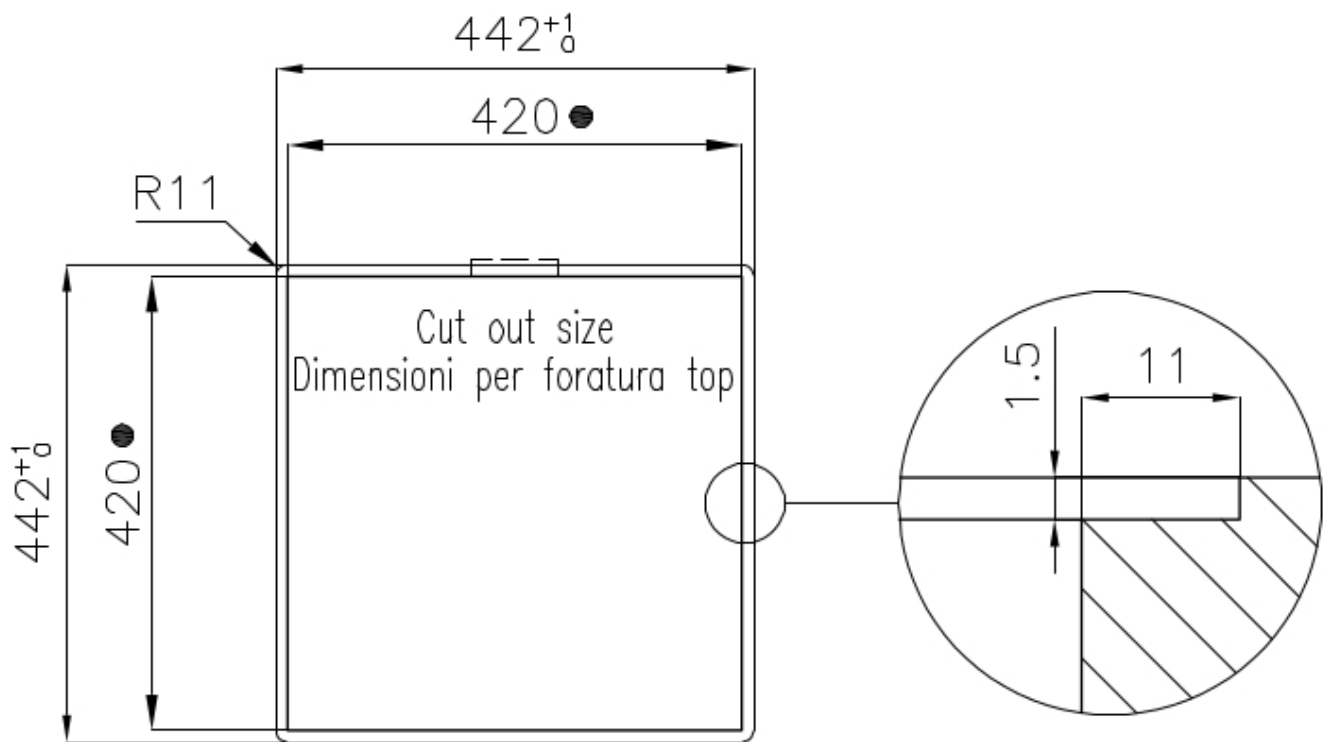

Built-in hole [View technical data sheet](#)

Drainer No

Width 44 cm

Bowl dimension 400x400mm

Number of bowls 1 bowl

Waste fitting 3,5" drain

FEATURES

Gun Metal The Gun Metal finish is obtained by treating steel with a physical process called PVD (Physical Vacuum Deposition) which deposits particles of noble metals on the surface. The result is a unique and refined aesthetic effect, and an improvement of the mechanical properties of the steel which is more resistant to impact and scratches.

Small radius Bowls with squared shapes with a modern design and an increased capacity, for a minimal aesthetics connected with an extreme practicality.

TECHNICAL DATA

Intaglio per il troppo-pieno
Recess for housing the over-flow